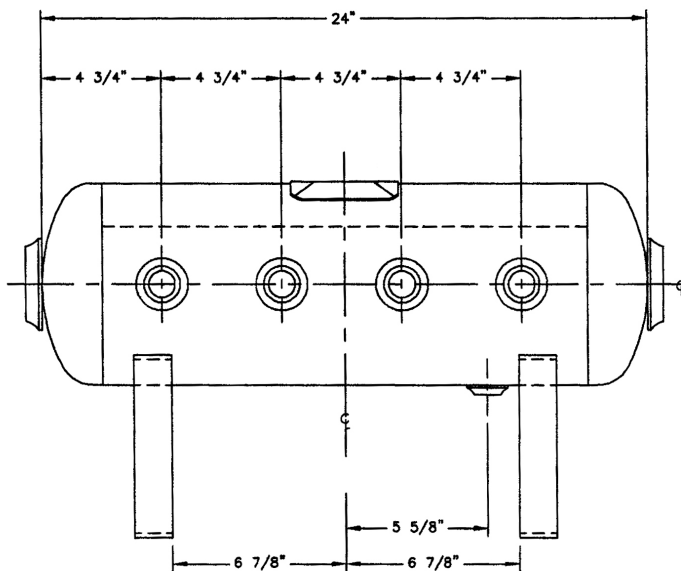

## 8-Port Manifold

Models: MAN-8-1/2; MAN-8-12PASS; MAN-8-3/4; MAN-8-3/4PASS

**MAN-8-1/2**

- Run up to 8 units from one location
- Available with 1/2" or 3/4" ball valves
- Outfitted with ground strap down legs
- 2" NPT intake
- ASME Certified