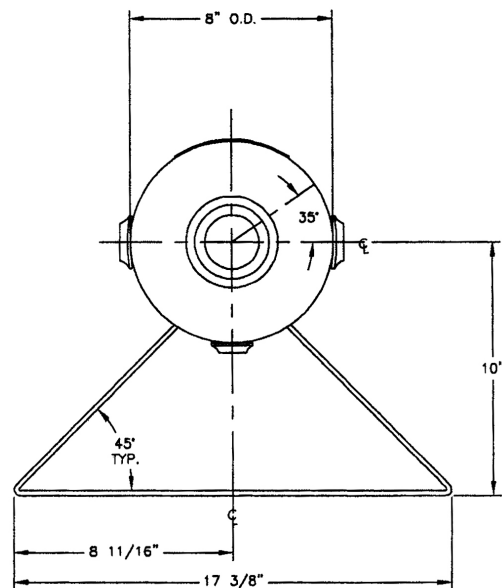

## 8-Port Manifold

Models: MAN-8-1/2; MAN-8-12PASS; MAN-8-3/4; MAN-8-3/4PASS

**MAN-8-1/2**

- Run up to 8 units from one location
- Available with 1/2" or 3/4" ball valves
- Outfitted with ground strap down legs
- 2" NPT intake
- ASME Certified